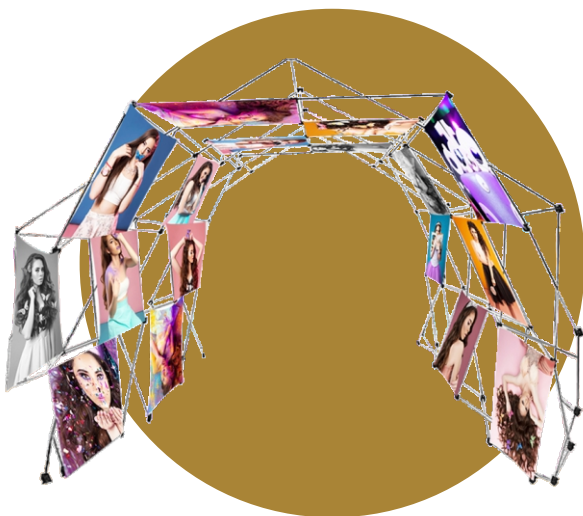

WALL GEODESIC

aluminum structure, connectors and clamps plastic, with chichitas for lycra grip.

3.20 x 2.40 x 3.06 m
(32 squares of 0.75 x 0.75 m)
Print measurement 6.72 x 3.06 m

Structure only:
0.75 X 0.75 m Lycra

Ideal structure for welcome arches.