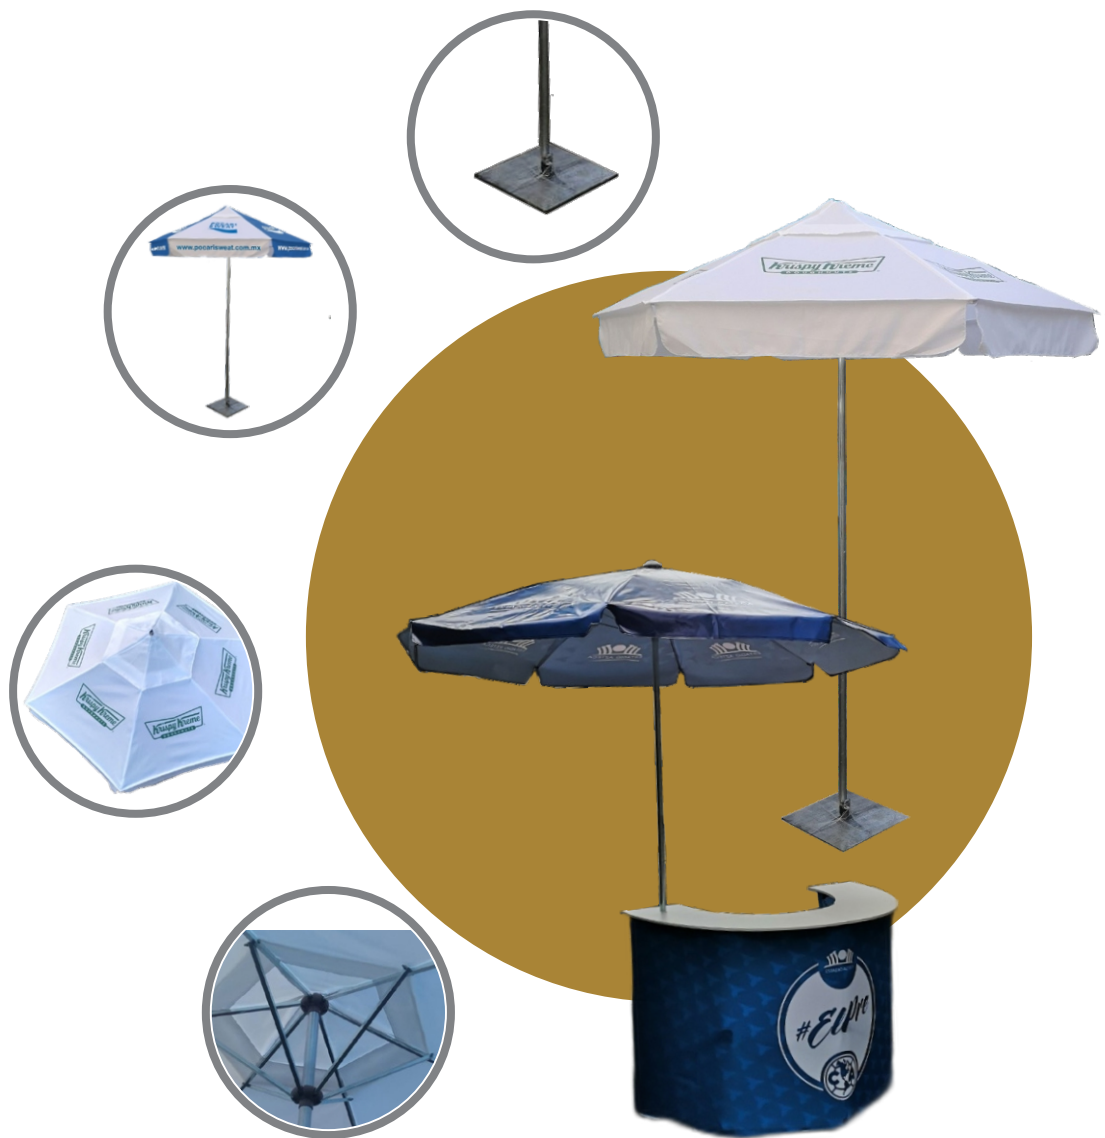

Ideal structure for separating spaces.

PEN DANTS

PENDANTS

Aluminum profile.

1.00 m

1.50 m

0.50 m

2.00 m

Note: It can be from 0.50 m to 6.00 m

Twill fabric 1440 DPIs

Ideal structure for outdoors and spaces public with height in this way transmit quick and direct information.

50

UM BRELLA

UMBRELLA

Folding structure in square steel tube galvanized, support in round steel tube. Galvanized, round steel plate base.

2.55 x 2.05 m 6 segments
2.55 x 2.05 m 8 segments

Sailcloth 720 DPI
Shark fabric 1440DPIs

Ideal structure for open spaces.

SPARE PARTS

COVERS AND SPARE PARTS

- * Hercules cover
- * Demo aluminum cover | steel tufts
- * Aluminum demo grille
- * Roll up cane 2.00 m / 1.70 m
- * Aluminum demo cane
- * Hercules demo leg walking stick (4 pcs)
- * Elbows for aluminum demo
- * Set of aluminum demo poles
- * 0.90 m aluminum tube
- * Roll up lids
- * Straws
- * Brakes for X
- * Rod set 0.60 x 1.20 m with bag (backpack)
- * X Nylon
- * X Steel
- * Single crosshead
- * Tripod alone
- * Stake Plugs
- * Stake with tube 1.00 m
- * Tube with rope
- * Tube with/without connector 1.00 m
- * Tube with cap for rod White rod for flag Single stake
- * Wall tray
- * Leveling foot Gutters
- * Chichitas for lycra with screw
- * Chichitas for nylon lycra
- * Acrylic wall set
- * Set of 4 publipop stakes
- * Baguette 0.85 m
- * Baguette with straw and 0.85 m lids
- * 6.00 m white rod
- * Set of tubes for flag 3.00m with rod Adaptation for lycra wall 75 / 150 x 225
- * Adaptation for lycra wall 225 / 300 x 225
- * Set of acrylics for light box
- * Tensioning rod 77.5 each piece
- * Cone / shark rolled tube
- * Roll up stick plugs
- * Gray baguette plugs
- * Horns for X
- * Gray plugs for Hercules demo cane Black rod 0.80 x 0.90 m
- * Roll up mechanism 0.85 m
- * Mechanism for Roll up 1.00 m
- * Set of aluminum demo poles
- * 0.90 m aluminum tube