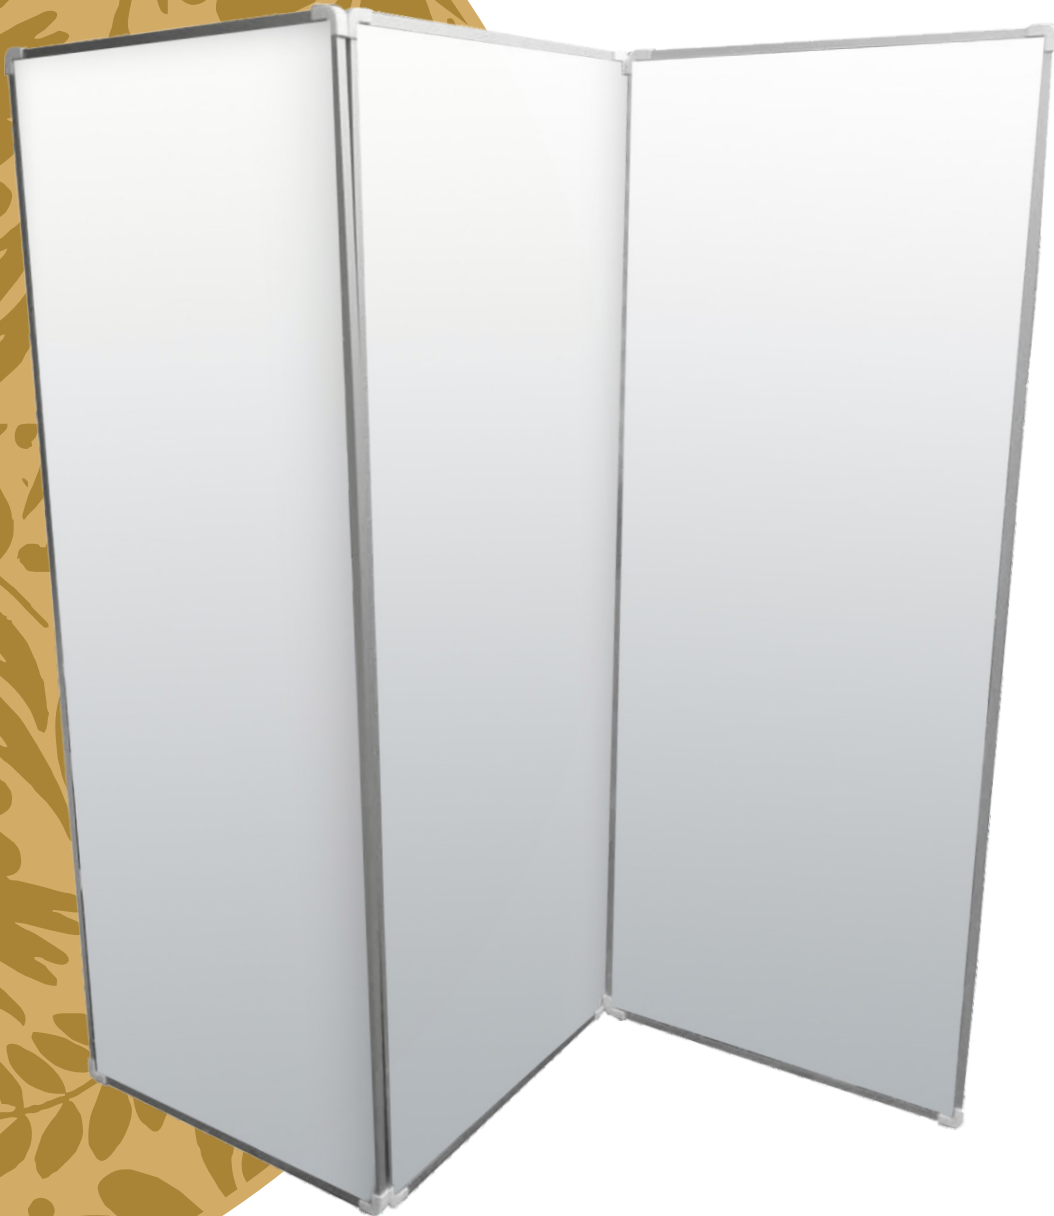

wire rod structure, fiberglass
rods and mesh body.
Includes carrying backpack.

0.60 x 1.60 m

Ideal structure for display
brochures, magazines or any type
of printed advertising.

FOLDING SCREEN

47

FOLDING SCREEN

Ideal structure for separating spaces.

PEN DANTS

PENDANTS

Aluminum profile.

1.00 m

1.50 m

0.50 m

2.00 m