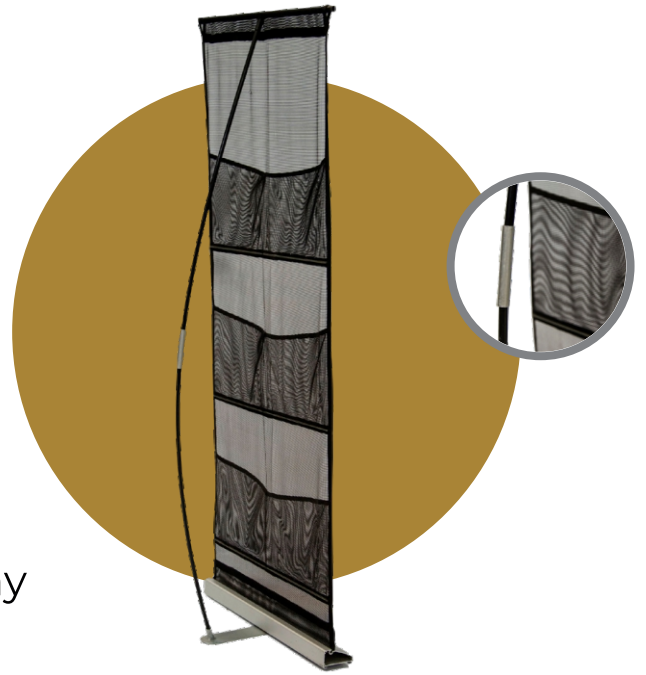

BRO CHURES

BROCHURES GINO

aluminum structure,
fiberglass rods
and mesh body.
Includes backpack
conveyor.

0.50 x 1.20 m

Ideal structure for display
brochures, magazines or any
type of printed advertising.

BROCHURES WIRE