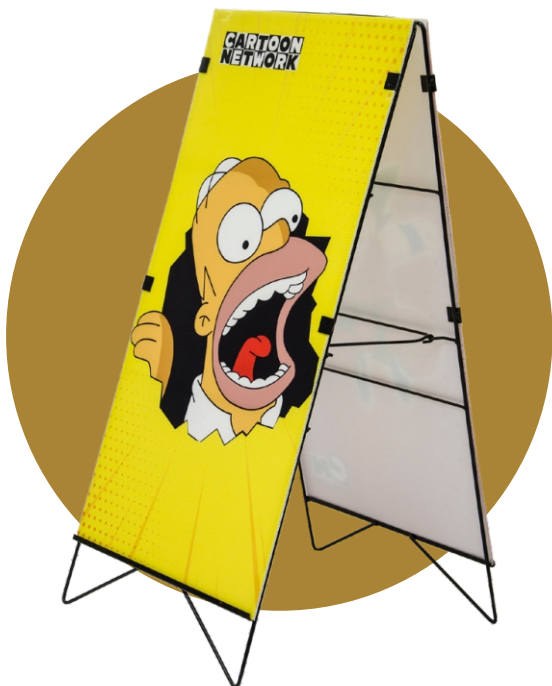

EASEL OF WIRE

Wire rod structure two
tabbed views for insert rigid.

0.43 x 0.91 m

Structure only
Direct printing on PVC
Direct printing on coroplast

Ideal structure for interiors
and public roads with access to
two senses.