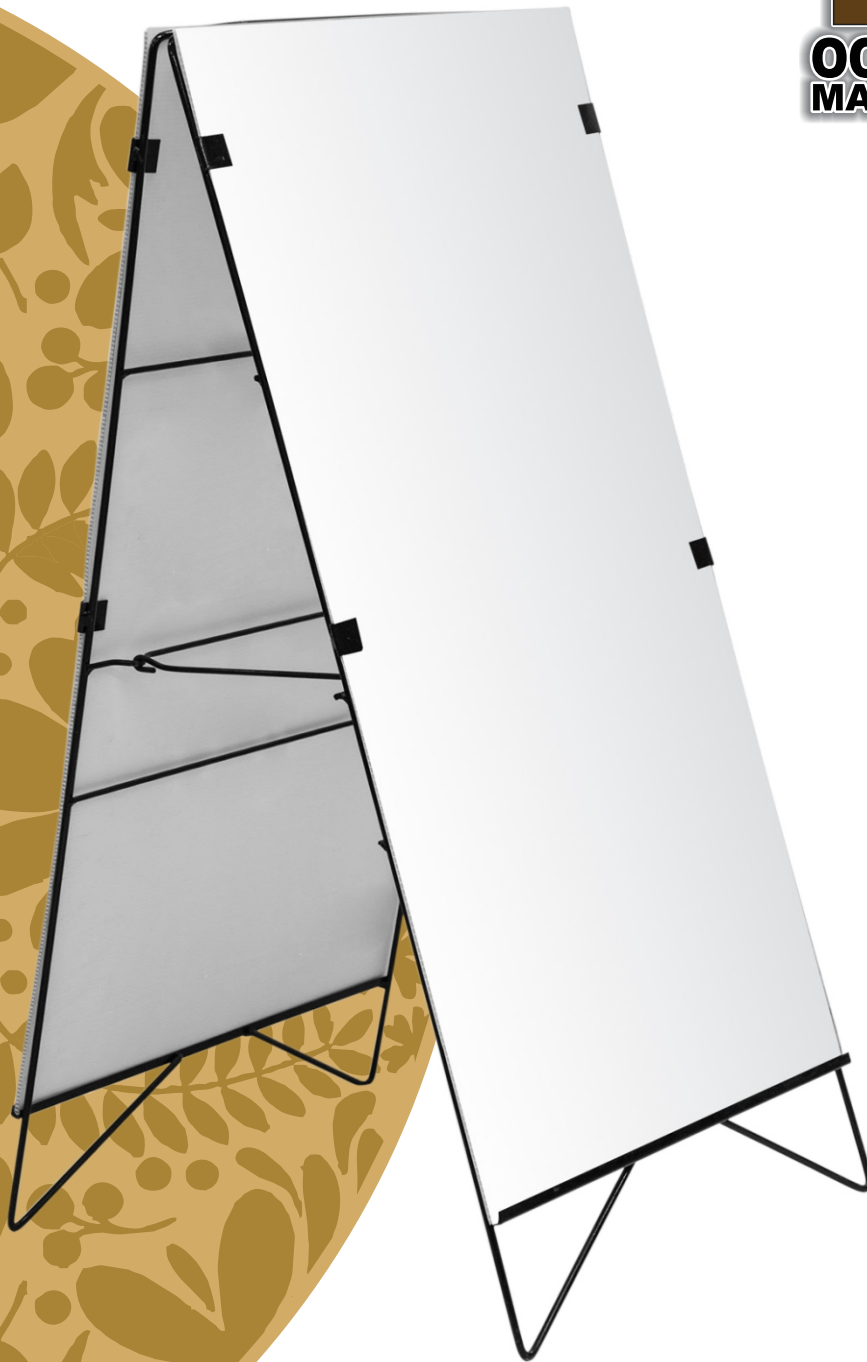

Fiber rod structure glass, stakes.
Includes carrying backpack.

1.50 x 1.00 m
2.00 x 1.00 m
1.00 x 1.00 m

Miky plus fabric

Ideal structure for events
in gardens and beaches.

EASTLES

EASEL OF ALUMINUM

aluminum structure
with rigid base
trovicel 2 views.