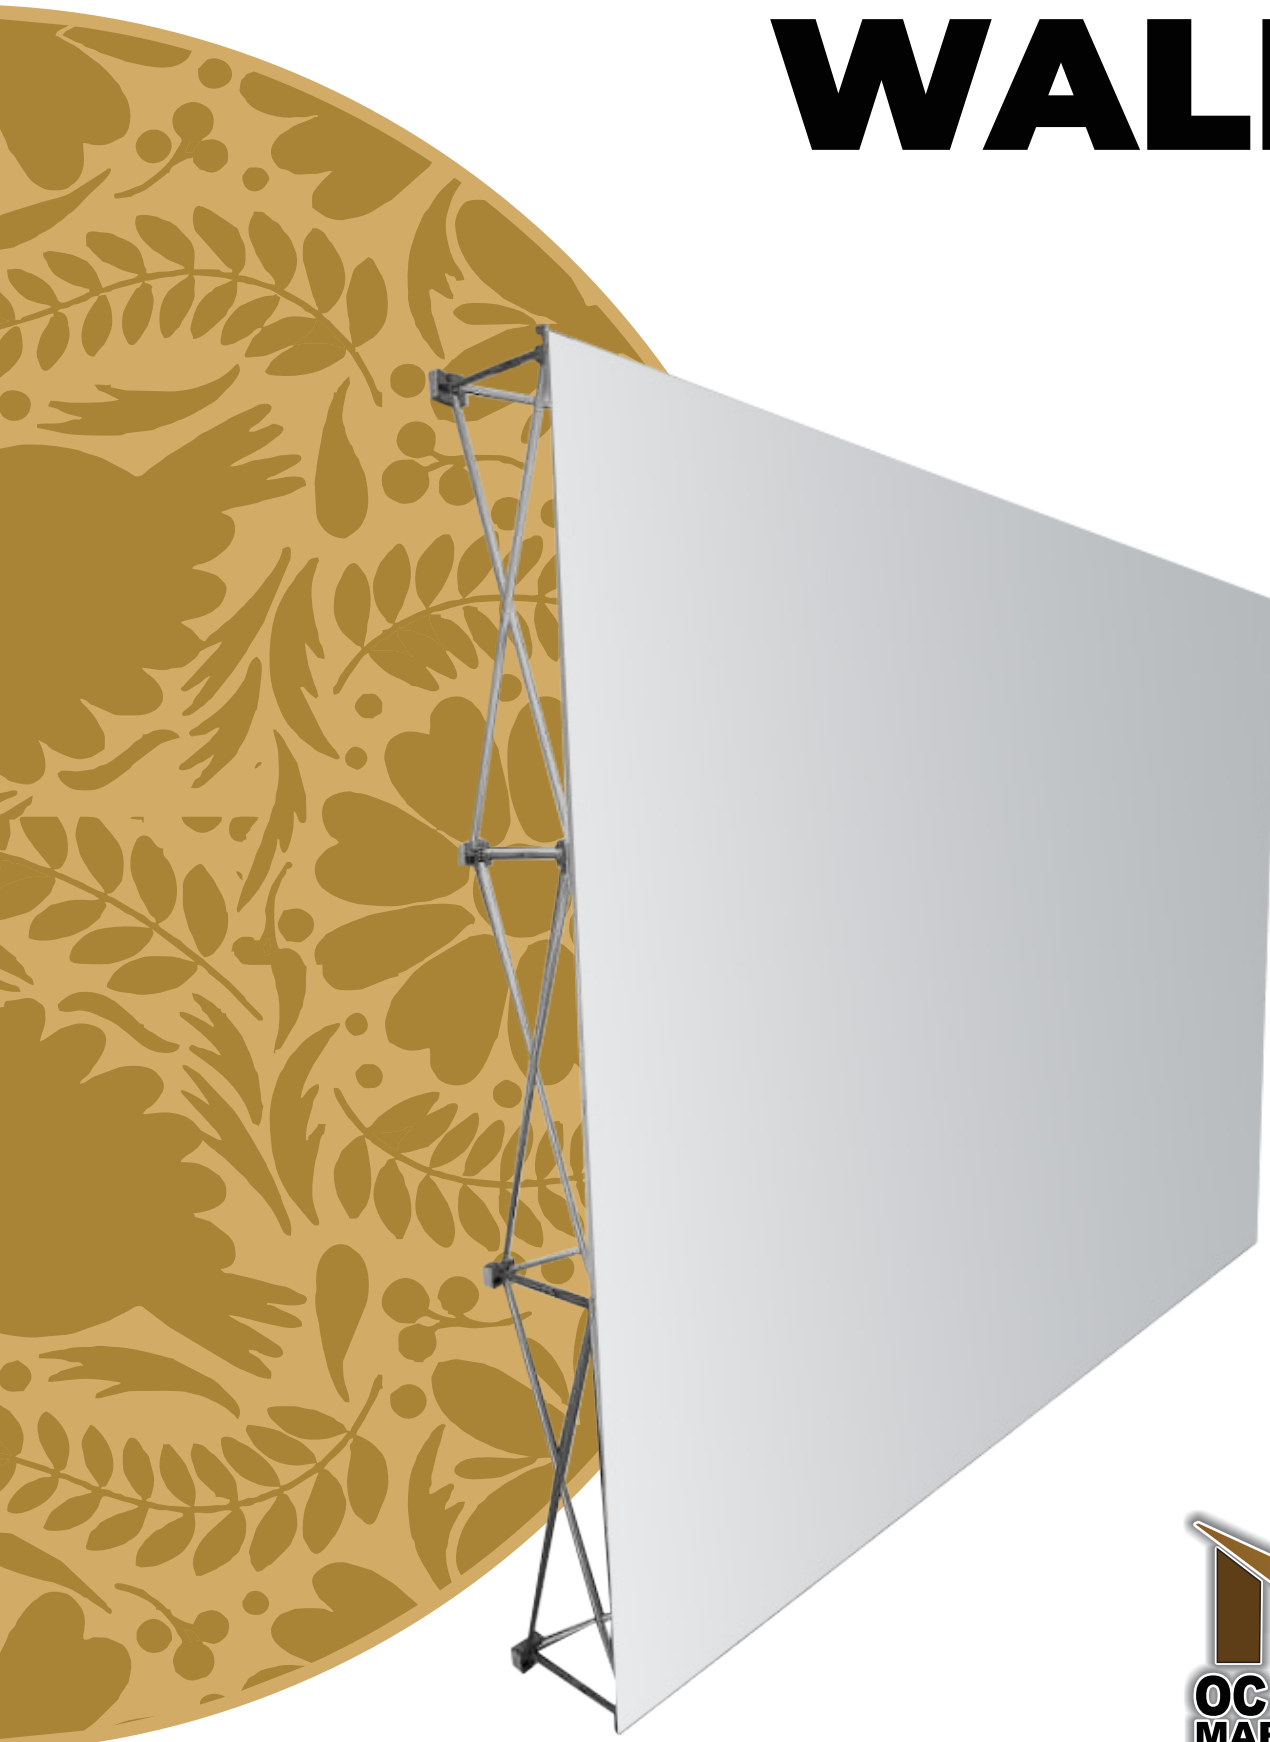

semicircular structure
aluminum with MDF covers.

Length: 1.50 x 1.04 m

Fabric 1440 DPIs

Supports up to 15 kg.
It is a decorative demo,
light and modern.

ADVERTISING WALLS

FOLDING WALL STRAIGHT AND CURVED

Aluminum structure, plastic connectors and fasteners, with adhesive velcro.
Includes carrying backpack.